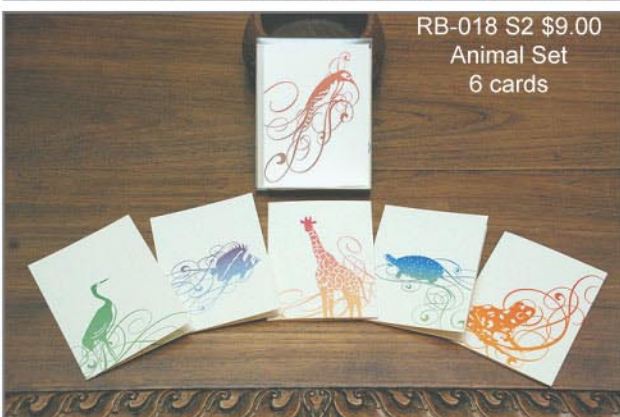

RB-024 \$2.00
Yellow-Crowned Butterflyfish

RB-025 \$2.00
Spotted Turtle

RB-026 \$2.00
Rothschild's Giraffe

Card designs are silkscreened by hand on natural color felt weave paper with blended inks. Card size is 4" x 5 1/2" Cards are blank inside and include an off-white envelope.

Single Cards. Packaged in a clear cellophane sleeve.

Pricing: Each design sells at \$12.00 per half dozen.

Please note: Due to the handmade silkscreen process, ink color may vary slightly from what is shown.

2008 rare beauty wholesale product sheet

Rare Beauty is inspired by the delicate charms of endangered flower and animal species from around the world

RB-009 S1 \$9.00
Flower Set
6 cards

RB-009 S2 \$9.00
Flower Set
6 cards

RB-018 S1 \$9.00
Animal Set
6 cards

RB-018 S2 \$9.00
Animal Set
6 cards

RB-002 T \$14.00 Vanda Tee

RB-003 T \$14.00 Sarracenia Tee

RB-006 T \$14.00 Helonias Tee

RB-013 T \$14.00 Owl Tee

RB-016 T \$14.00 Woodpecker Tee